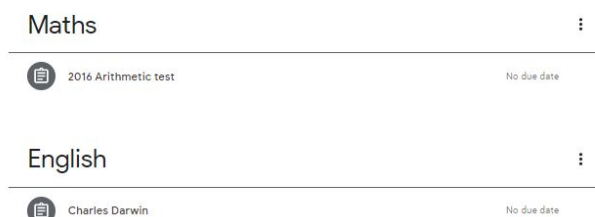

This directs you to the page where the tasks set by the teachers are located.

Click on the work you wish to do.