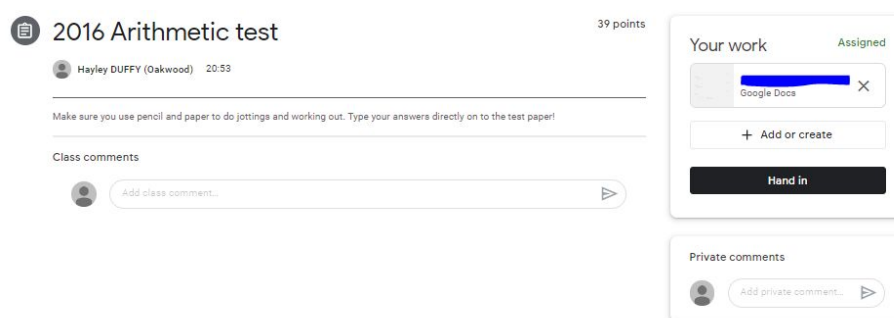

Next, click on the assignment under the heading 'Your Work'. You are then taken to the task.

You are able to type in your answers directly onto the document.

Once you have completed the task, click on turn in.

Now your work has been submitted to your teacher and you now wait for them to mark it.

Completing a quiz

Sometimes teachers may wish to set a quiz. Here are the steps to follow when completing one.

Click on the work you wish to do.