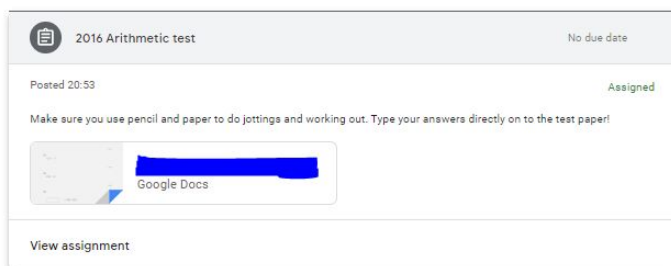

It will ask if you are a student or a teacher – click student.

It will bring you to a page where it has a box in the left hand corner with the class name on it.

Click on the class name.

You are now taken to the 'Stream page'. Here you can see any work that has been set or any comments made by anyone in the class.

Click on classwork.

This directs you to the page where the tasks set by the teachers are located.

Click on the work you wish to do.

Here you are able to view the assignment and any instructions the teacher has provided.